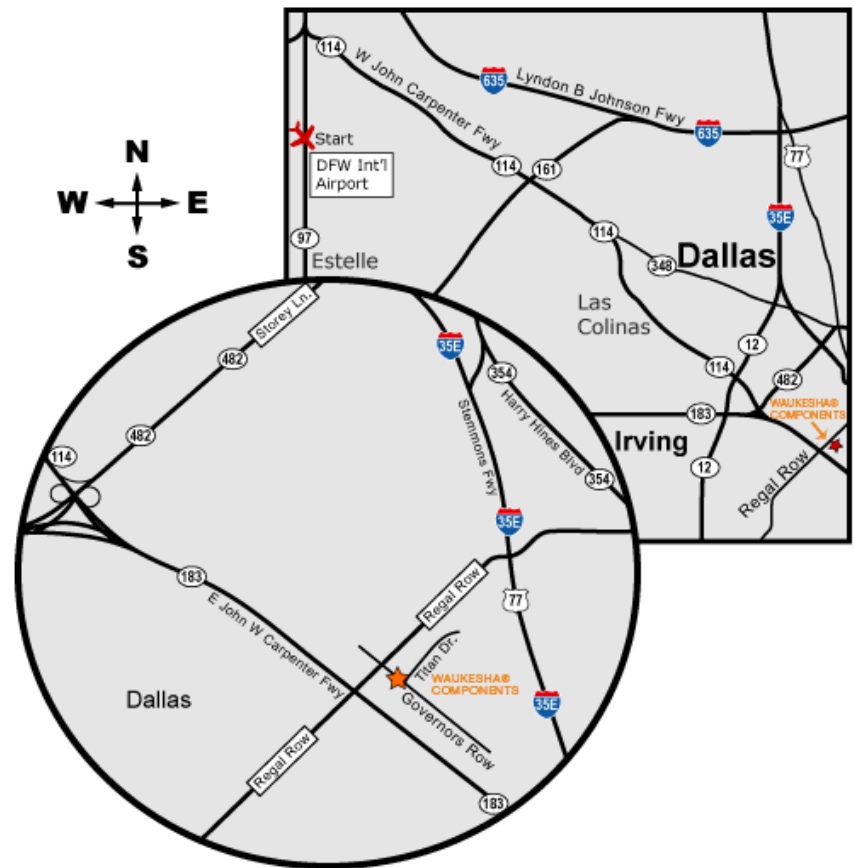

Directions from DFW to SPX Waukesha

9011 Governors Row Dallas, Texas 75247 | Phone: 1-800-338-5526 | Fax: 214-637-1157

- Exit the Airport Rental Car Shelter and turn RIGHT at the first stop light.
- Proceed to the next stop light and turn RIGHT.
- Cross the bridge and turn LEFT; this will take you to the South Exit of DFW.
- Get in one of the two LEFT LANES and take HWY 183 towards Dallas (EAST).
- Approximately 7½ MILES after you get on Hwy 183, you will pass Dallas Stadium on your LEFT (home of the Dallas Cowboys); you need to be in one of the two RIGHT LANES to stay on Hwy 183.
- TWO MILES past the stadium, take the REGAL ROW exit.
- At the end of the exit ramp, turn LEFT onto Regal Row (go under the overpass).
- Make an immediate RIGHT after Jack-in-the-Box onto GOVERNORS ROW.
- SPX is the 3rd BUILDING on the RIGHT.
- Turn into the parking lot and park in FRONT of the building.
- Entrance to SPX is the door on the RIGHT FRONT of the building.

Directions from Love Field to SPX Waukesha

9011 Governors Row Dallas, Texas 75247 | Phone: 1-800-338-5526 | Fax: 214-637-1157

- Take the main drive out of Dallas Love Field Airport.
- Turn RIGHT (SOUTH) onto MOCKINGBIRD LANE.
- Continue on Mockingbird Lane for 3 MILES.
- Turn RIGHT onto Interstate 35 Access Road. *DO NOT GET ON INTERSTATE 35.*
- Stay on the access road to EMPIRE CENTRAL (next stop light).
- Turn LEFT (WEST) onto Empire Central.
- Proceed ¾ MILE on Empire Central to GOVERNORS ROW.
- Turn RIGHT onto Governors Row.
- High Voltage Supply is ½ MILE ahead on your LEFT.
- Turn into the parking lot and park in FRONT of the building.
- Entrance to SPX is the door on the RIGHT FRONT of the building.