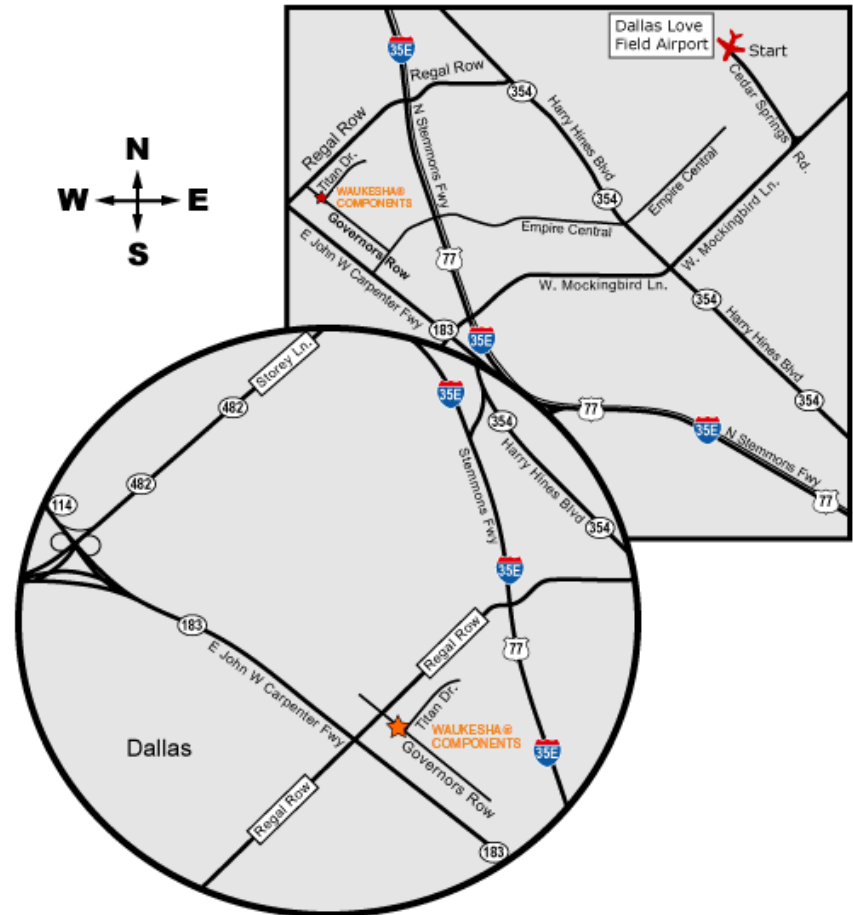

Directions from DFW to SPX Waukesha

9011 Governors Row Dallas, Texas 75247 | Phone: 1-800-338-5526 | Fax: 214-637-1157

- Exit the Airport Rental Car Shelter and turn RIGHT at the first stop light.
- Proceed to the next stop light and turn RIGHT.
- Cross the bridge and turn LEFT; this will take you to the South Exit of DFW.
- Get in one of the two LEFT LANES and take HWY 183 towards Dallas (EAST).
- Approximately 7½ MILES after you get on Hwy 183, you will pass Dallas Stadium on your LEFT (home of the Dallas Cowboys); you need to be in one of the two RIGHT LANES to stay on Hwy 183.
- TWO MILES past the stadium, take the REGAL ROW exit.
- At the end of the exit ramp, turn LEFT onto Regal Row (go under the overpass).
- Make an immediate RIGHT after Jack-in-the-Box onto GOVERNORS ROW.
- SPX is the 3rd BUILDING on the RIGHT.
- Turn into the parking lot and park in FRONT of the building.
- Entrance to SPX is the door on the RIGHT FRONT of the building.

Directions from Love Field to SPX Waukesha

9011 Governors Row Dallas, Texas 75247 | Phone: 1-800-338-5526 | Fax: 214-637-1157

- Take the main drive out of Dallas Love Field Airport.
- Turn RIGHT (SOUTH) onto MOCKINGBIRD LANE.
- Continue on Mockingbird Lane for 3 MILES.
- Turn RIGHT onto Interstate 35 Access Road. *DO NOT GET ON INTERSTATE 35.*
- Stay on the access road to EMPIRE CENTRAL (next stop light).
- Turn LEFT (WEST) onto Empire Central.
- Proceed ¾ MILE on Empire Central to GOVERNORS ROW.
- Turn RIGHT onto Governors Row.
- High Voltage Supply is ½ MILE ahead on your LEFT.
- Turn into the parking lot and park in FRONT of the building.
- Entrance to SPX is the door on the RIGHT FRONT of the building.