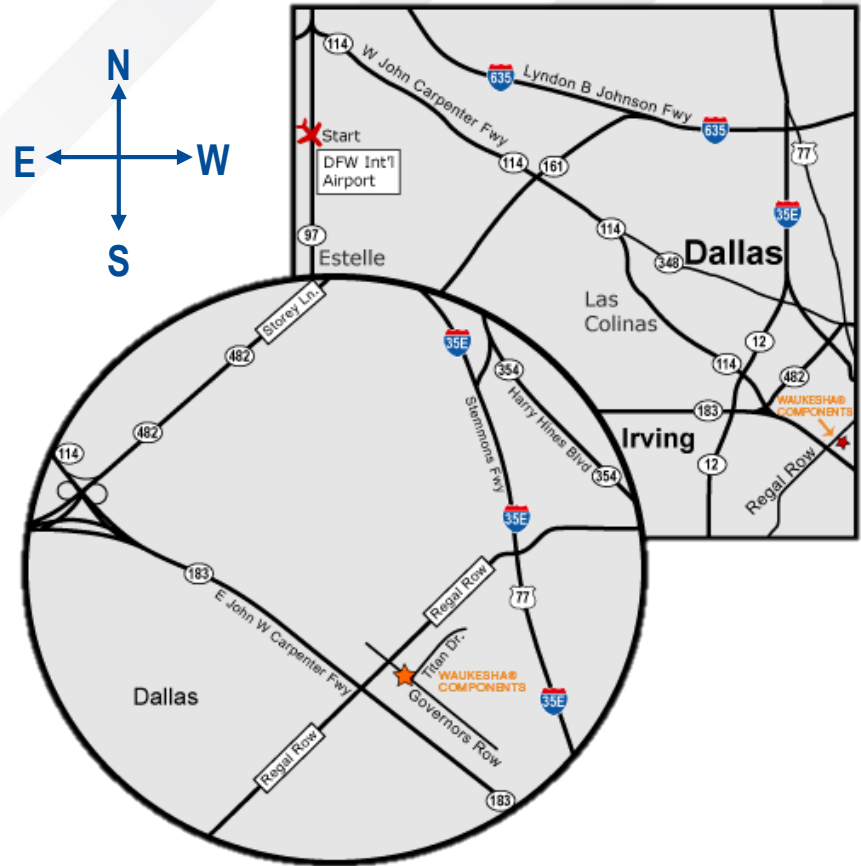

Directions from DFW to SPX Transformer Solutions

9011 Governors Row | Dallas, Texas 75247 | Phone 800-338-5526 | Fax 214-637-1157

- Exit the Airport Rental Car Shelter and turn RIGHT at the first stop light.
- Proceed to the next stop light and turn RIGHT.
- Cross the bridge and turn LEFT; this will take you to the South Exit of DFW.
- Get in one of the two LEFT LANES and take HWY 183 towards Dallas (EAST).
- Approximately 7¹/₂ MILES after you get on Hwy 183, you need to be in one of the two RIGHT LANES to stay on Hwy 183.
- After TWO MILES, take the REGAL ROW exit.
- At the end of the exit ramp, turn LEFT onto Regal Row (go under the overpass).
- Make an immediate RIGHT after Jack-in-the-Box onto GOVERNORS ROW.
- We are the 3rd BUILDING on the RIGHT.
- Turn into the parking lot and park on the west side of the building.
- Entrance is the first door when walking up the sidewalk to the stairs.

Directions from Love Field to SPX Transformer Solutions

9011 Governors Row | Dallas, Texas 75247 | Phone 800-338-5526 | Fax 214-637-1157

- Take the main drive out of Dallas Love Field Airport.
- Turn RIGHT (SOUTH) onto MOCKINGBIRD LANE.
- Continue on Mockingbird Lane for 3 MILES.
- Turn RIGHT onto Interstate 35 Access Road.
DO NOT GET ON INTERSTATE 35.
- Stay on the access road to EMPIRE CENTRAL (next stop light).
- Turn LEFT (WEST) onto Empire Central.
- Proceed ¾ MILE on Empire Central to GOVERNORS ROW.
- Turn RIGHT onto Governors Row.
- We are a ½ MILE ahead on your LEFT.
- Turn into the parking lot and park on the west side of the building.
- Entrance is the first door in the front when walking up the sidewalk to the stairs.