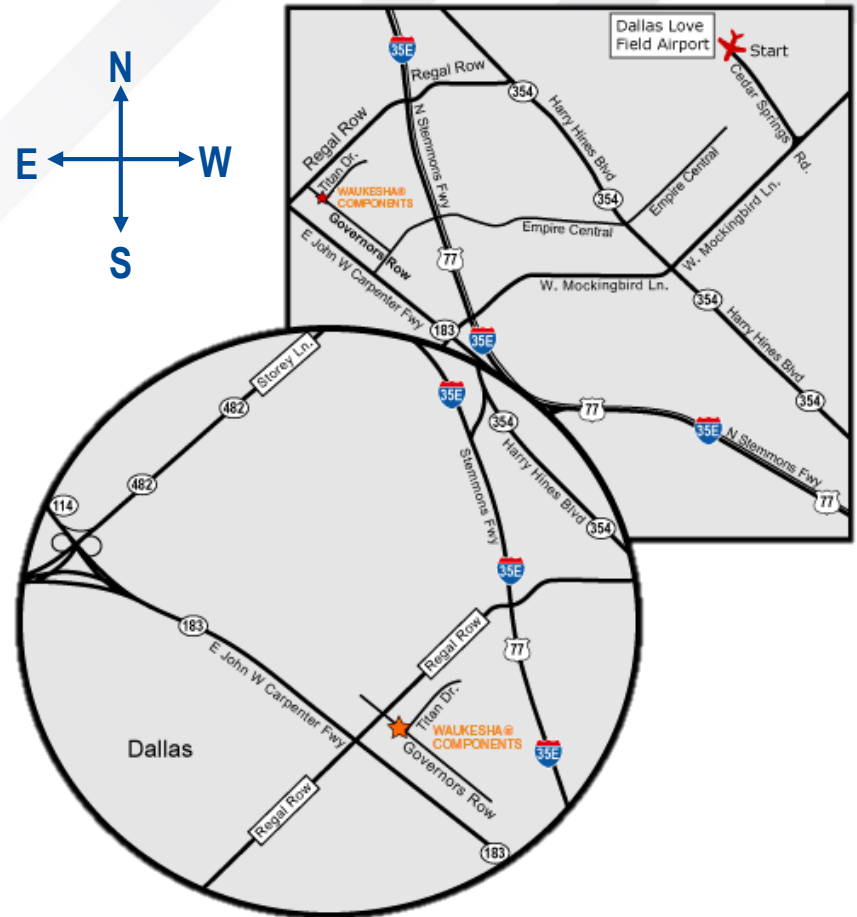

Directions from DFW to SPX Transformer Solutions

9011 Governors Row | Dallas, Texas 75247 | Phone 800-338-5526 | Fax 214-637-1157

- Exit the Airport Rental Car Shelter and turn RIGHT at the first stop light.
- Proceed to the next stop light and turn RIGHT.
- Cross the bridge and turn LEFT; this will take you to the South Exit of DFW.
- Get in one of the two LEFT LANES and take HWY 183 towards Dallas (EAST).
- Approximately 7¹/₂ MILES after you get on Hwy 183, you need to be in one of the two RIGHT LANES to stay on Hwy 183.
- After TWO MILES, take the REGAL ROW exit.
- At the end of the exit ramp, turn LEFT onto Regal Row (go under the overpass).
- Make an immediate RIGHT after Jack-in-the-Box onto GOVERNORS ROW.
- We are the 3rd BUILDING on the RIGHT.
- Turn into the parking lot and park on the west side of the building.
- Entrance is the first door when walking up the sidewalk to the stairs.

Directions from Love Field to SPX Transformer Solutions

9011 Governors Row | Dallas, Texas 75247 | Phone 800-338-5526 | Fax 214-637-1157

- Take the main drive out of Dallas Love Field Airport.
- Turn RIGHT (SOUTH) onto MOCKINGBIRD LANE.
- Continue on Mockingbird Lane for 3 MILES.
- Turn RIGHT onto Interstate 35 Access Road.
DO NOT GET ON INTERSTATE 35.
- Stay on the access road to EMPIRE CENTRAL (next stop light).
- Turn LEFT (WEST) onto Empire Central.
- Proceed ¾ MILE on Empire Central to GOVERNORS ROW.
- Turn RIGHT onto Governors Row.
- We are a ½ MILE ahead on your LEFT.
- Turn into the parking lot and park on the west side of the building.
- Entrance is the first door in the front when walking up the sidewalk to the stairs.