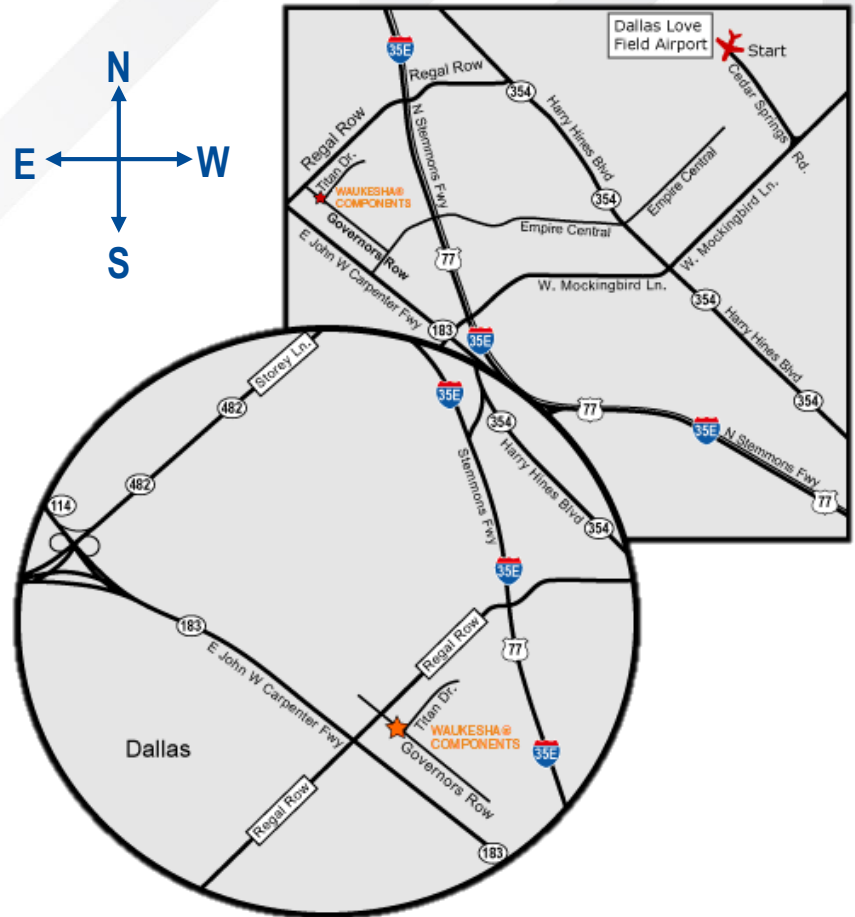

## Directions from DFW to SPX Transformer Solutions

9011 Governors Row | Dallas, Texas 75247 | Phone 800-338-5526 | Fax 214-637-1157

- Exit the Airport Rental Car Shelter and turn RIGHT at the first stop light.
- Proceed to the next stop light and turn RIGHT.
- Cross the bridge and turn LEFT; this will take you to the South Exit of DFW.
- Get in one of the two LEFT LANES and take HWY 183 towards Dallas (EAST).
- Approximately 7½ MILES after you get on Hwy 183, you need to be in one of the two RIGHT LANES to stay on Hwy 183.
- After TWO MILES, take the REGAL ROW exit.
- At the end of the exit ramp, turn LEFT onto Regal Row (go under the overpass).
- Make an immediate RIGHT after Jack-in-the-Box onto GOVERNORS ROW.
- We are the 3<sup>rd</sup> BUILDING on the RIGHT.
- Turn into the parking lot and park on the west side of the building.
- Entrance is the first door when walking up the sidewalk to the stairs.

## Directions from Love Field to SPX Transformer Solutions

9011 Governors Row | Dallas, Texas 75247 | Phone 800-338-5526 | Fax 214-637-1157

- Take the main drive out of Dallas Love Field Airport.
- Turn RIGHT (SOUTH) onto MOCKINGBIRD LANE.
- Continue on Mockingbird Lane for 3 MILES.
- Turn RIGHT onto Interstate 35 Access Road.  
**DO NOT GET ON INTERSTATE 35.**
- Stay on the access road to EMPIRE CENTRAL (next stop light).
- Turn LEFT (WEST) onto Empire Central.
- Proceed ¾ MILE on Empire Central to GOVERNORS ROW.
- Turn RIGHT onto Governors Row.
- We are a ½ MILE ahead on your LEFT.
- Turn into the parking lot and park on the west side of the building.
- Entrance is the first door in the front when walking up the sidewalk to the stairs.

## Dallas Local Area