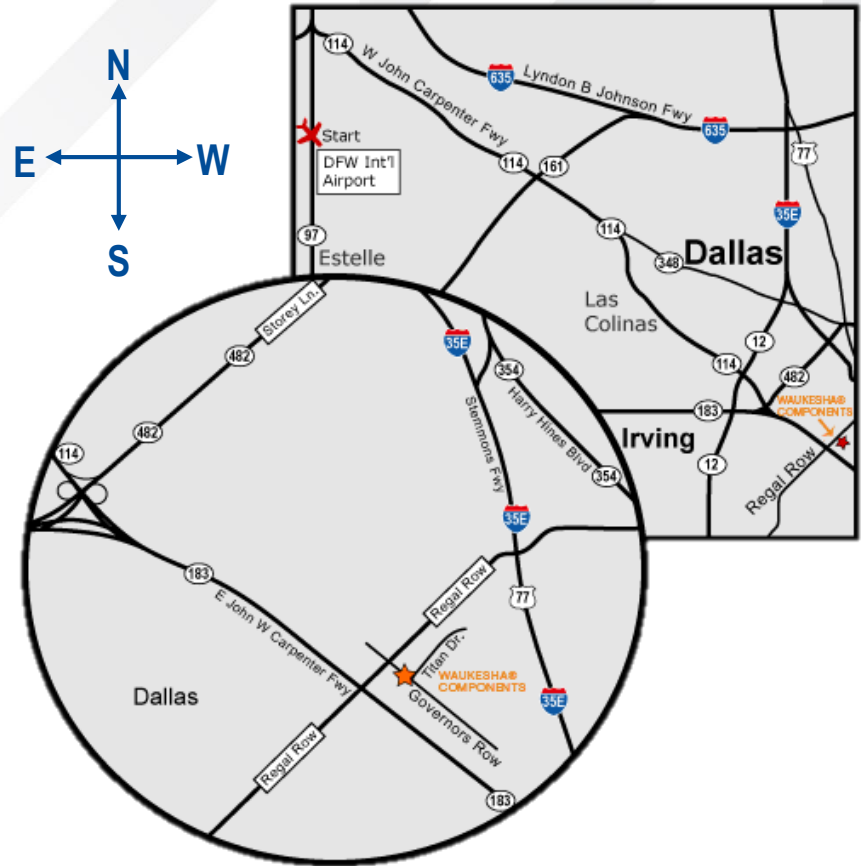

## Directions from DFW to SPX Transformer Solutions

9011 Governors Row | Dallas, Texas 75247 | Phone 800-338-5526 | Fax 214-637-1157

- Exit the Airport Rental Car Shelter and turn RIGHT at the first stop light.
- Proceed to the next stop light and turn RIGHT.
- Cross the bridge and turn LEFT; this will take you to the South Exit of DFW.
- Get in one of the two LEFT LANES and take HWY 183 towards Dallas (EAST).
- Approximately 7½ MILES after you get on Hwy 183, you need to be in one of the two RIGHT LANES to stay on Hwy 183.
- After TWO MILES, take the REGAL ROW exit.
- At the end of the exit ramp, turn LEFT onto Regal Row (go under the overpass).
- Make an immediate RIGHT after Jack-in-the-Box onto GOVERNORS ROW.
- We are the 3<sup>rd</sup> BUILDING on the RIGHT.
- Turn into the parking lot and park on the west side of the building.
- Entrance is the first door when walking up the sidewalk to the stairs.

## Directions from Love Field to SPX Transformer Solutions

9011 Governors Row | Dallas, Texas 75247 | Phone 800-338-5526 | Fax 214-637-1157

- Take the main drive out of Dallas Love Field Airport.
- Turn RIGHT (SOUTH) onto MOCKINGBIRD LANE.
- Continue on Mockingbird Lane for 3 MILES.
- Turn RIGHT onto Interstate 35 Access Road.  
**DO NOT GET ON INTERSTATE 35.**
- Stay on the access road to EMPIRE CENTRAL (next stop light).
- Turn LEFT (WEST) onto Empire Central.
- Proceed ¾ MILE on Empire Central to GOVERNORS ROW.
- Turn RIGHT onto Governors Row.
- We are a ½ MILE ahead on your LEFT.
- Turn into the parking lot and park on the west side of the building.
- Entrance is the first door in the front when walking up the sidewalk to the stairs.

## Dallas Local Area